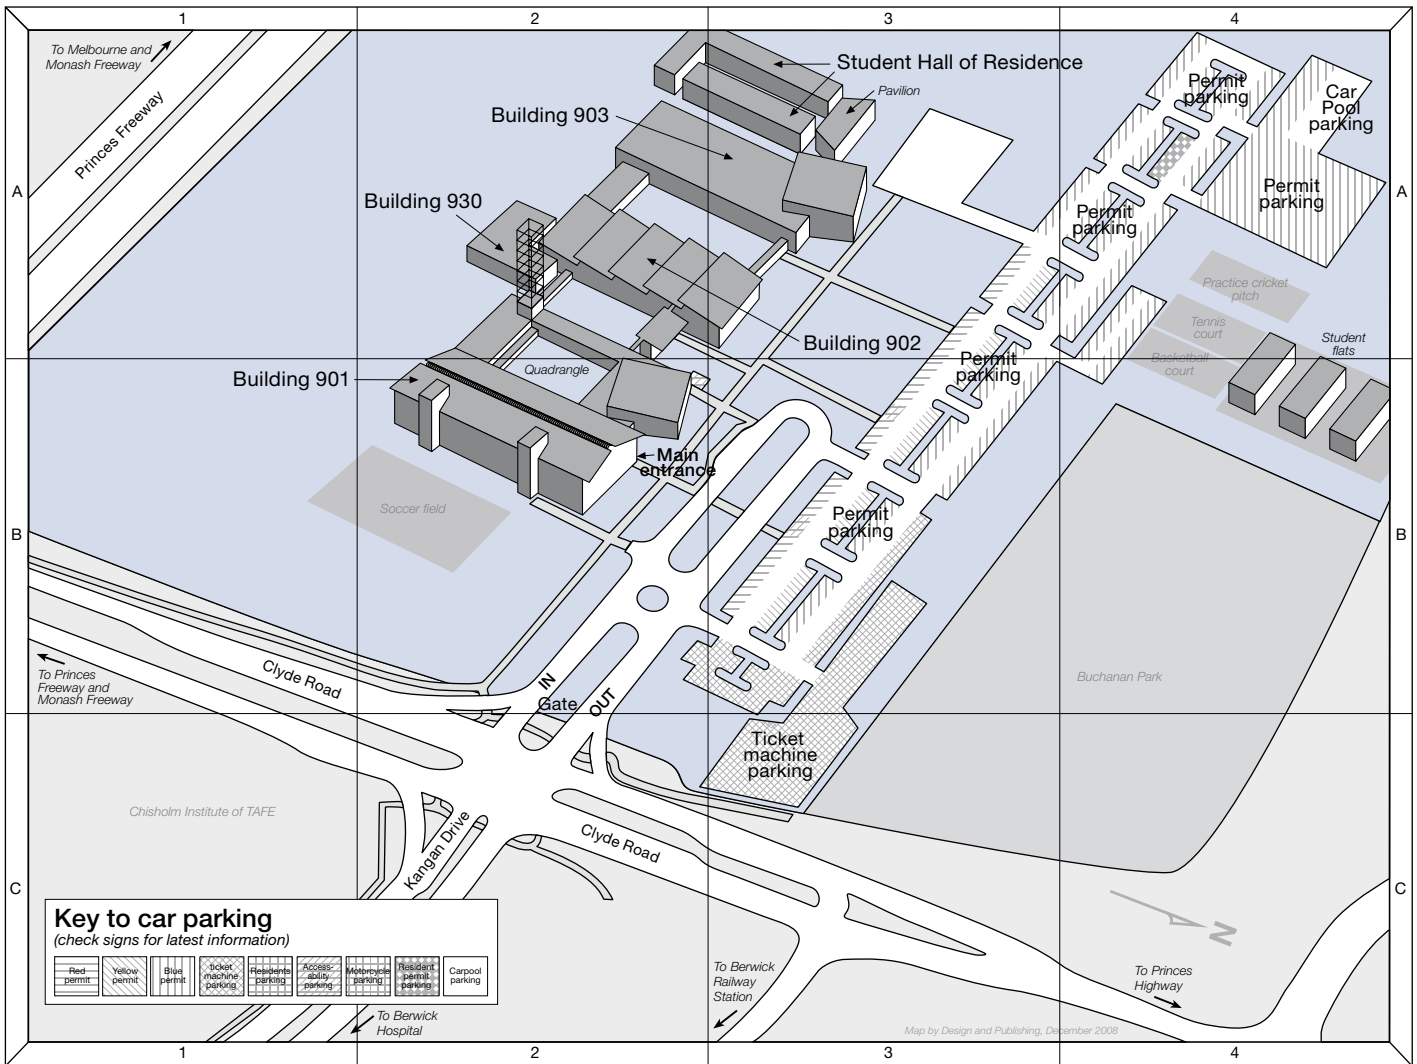

Berwick campus map

Building 901

Ground floor

- Main entrance, café. **B2**
- Service centre. **B2**
- Lecture theatre G43. **B2**
- Library and Learning Commons. **B2**
- Information Technology Services (ITS). **B2**

First floor

- Faculty of Business and Economics. **B2**
- Lecture theatres 117, 133. **B2**
- Quiet Room 145. **B2**

Second floor

- Campus administration. **B2**
- Tutorial rooms 231, 235. **B2**
- Video conferencing 203. **B2**

Building 902

Ground floor

- Student lounge, bar and bistro. **A3**
- International and mature-age student lounge. **A2**
- Computer lab G74. **A2**
- Tutorial rooms G63, 68-70. **A2**
- Bookshop. **A2**
- Facilities and Services office. **A2**